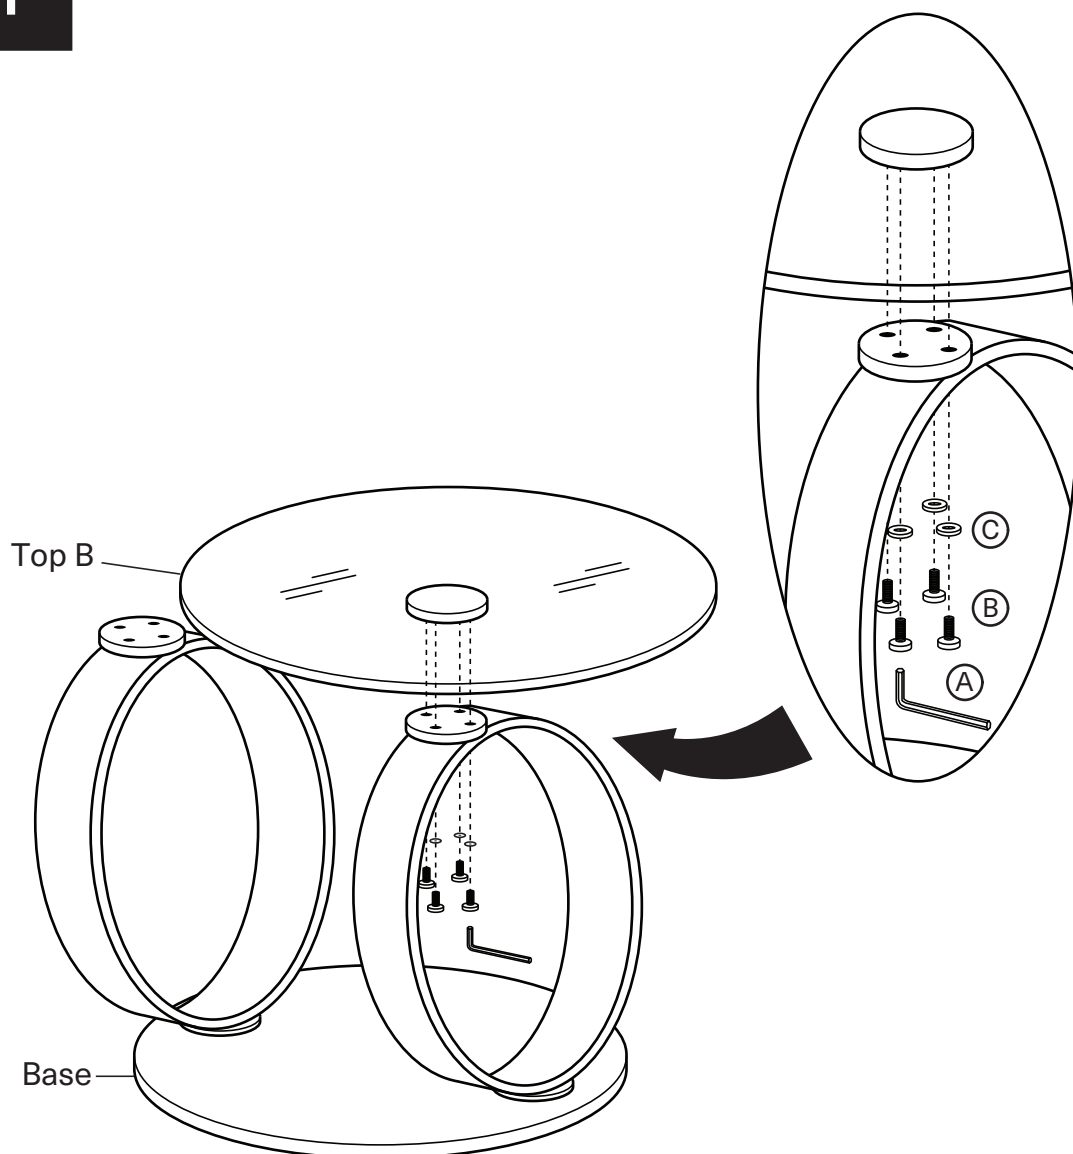

Note

1. Assemble the item on a soft, well-lit surface like cardboard or carpet.
2. For safety and efficiency, it's best to have two or more people assist with assembly to handle heavy parts safely and collaborate effectively.
3. Keep all packaging materials intact until assembly is complete.
4. Before assembling the item, carefully read all provided instructions.
5. Handle tools with care during assembly to prevent injuries.

1