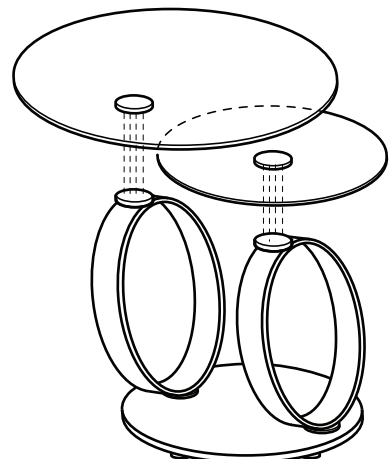

KOALA

L I V I N G

Assembly Instruction

Product Name: Arena Stainless Steel Coffee Table

Product Id: 124873

Hardware List

- | | | | |
|---|-------------------------------------------------------------------------------------|-------------------------|-------|
| A |  | Allen Key
5mm | 1 pc |
| B |  | Allen Bolt
16x20x8mm | 9 pcs |
| C |  | Washer
20x1x9mm | 9 pcs |
| D |  | Stopper
22x10x8mm | 4 pcs |

Part List

Top A
1 pc

Top B
1 pc

Base
1 pc

Note

1. Assemble the item on a soft, well-lit surface like cardboard or carpet.
2. For safety and efficiency, it's best to have two or more people assist with assembly to handle heavy parts safely and collaborate effectively.
3. Keep all packaging materials intact until assembly is complete.
4. Before assembling the item, carefully read all provided instructions.
5. Handle tools with care during assembly to prevent injuries.