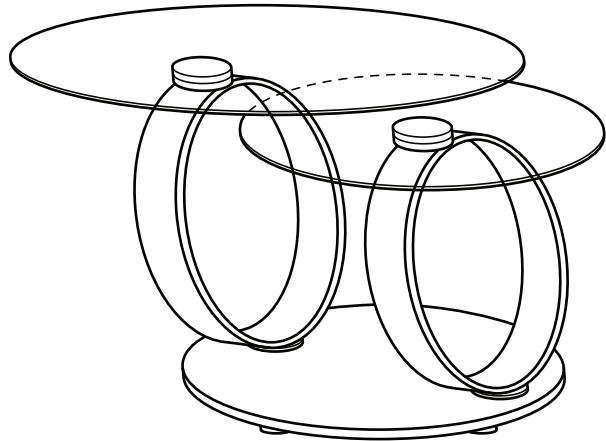

KOALA

L I V I N G

Assembly Instruction

Product Name: Arena Stainless Steel Coffee Table

Product Id: 124873

Hardware List

- | | | | |
|---|-------------------------------------------------------------------------------------|-------------------------|-------|
| A |  | Allen Key
5mm | 1 pc |
| B |  | Allen Bolt
16x20x8mm | 9 pcs |
| C |  | Washer
20x1x9mm | 9 pcs |
| D |  | Stopper
22x10x8mm | 4 pcs |

Part List

Top A
1 pc

Top B
1 pc

Base
1 pc

Note

1. Assemble the item on a soft, well-lit surface like cardboard or carpet.
2. For safety and efficiency, it's best to have two or more people assist with assembly to handle heavy parts safely and collaborate effectively.
3. Keep all packaging materials intact until assembly is complete.
4. Before assembling the item, carefully read all provided instructions.
5. Handle tools with care during assembly to prevent injuries.