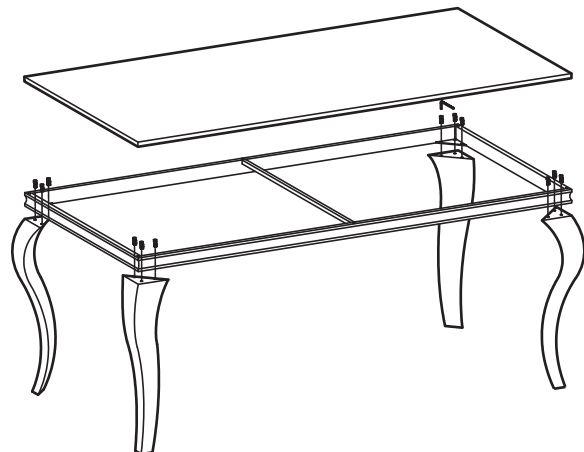

KOALA

L I V I N G

Assembly Instruction

Product Name: Marble Natural White Coffee Table

Product Id: 124052

Hardware List

- A  Allen Key 24x65x5mm 1 pc
- B  Allen Bolt 16x16x8mm 18 pcs
- C  Washer 20x1x9mm 18 pcs
- D  Rubber Pad 20x20x3mm 8 pcs
- E  Stopper 10x7x6mm 4 pcs

Part List

Frame
1 pc

Top
1 pc

Leg
4 pcs

Note

1. Assemble the item on a soft, well-lit surface like cardboard or carpet.
2. For safety and efficiency, it's best to have two or more people assist with assembly to handle heavy parts safely and collaborate effectively.
3. Keep all packaging materials intact until assembly is complete.
4. Before assembling the item, carefully read all provided instructions.
5. Handle tools with care during assembly to prevent injuries.