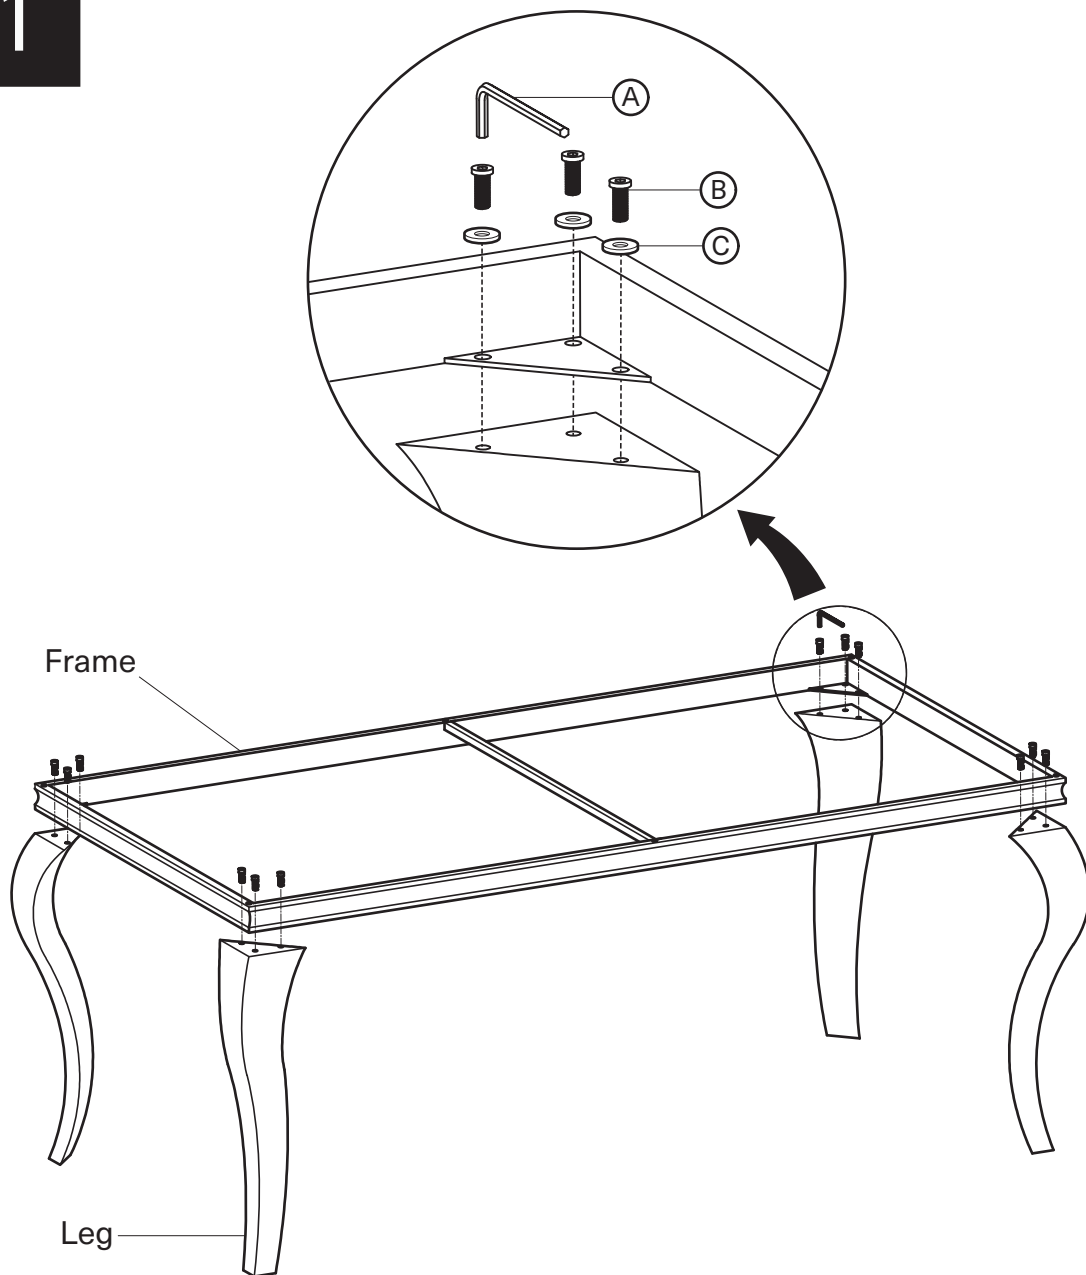

Note

1. Assemble the item on a soft, well-lit surface like cardboard or carpet.
2. For safety and efficiency, it's best to have two or more people assist with assembly to handle heavy parts safely and collaborate effectively.
3. Keep all packaging materials intact until assembly is complete.
4. Before assembling the item, carefully read all provided instructions.
5. Handle tools with care during assembly to prevent injuries.

1